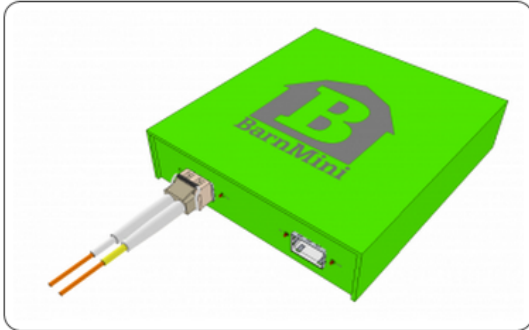

# BarnMini – 02

---

Open to any MSA standard SFPs.  
Making it easier to use standard SFPs as used in our BarnOne series.

### Optical ports

- 2x fiberoptical port (SFP) , Duplex transceivers , LC/PC connectors (optional HDMI, HD-BNC, RJ45)
- SMPTE 259M, 292M, 372M, 424M, 297M, DVB-ASI
- Multirate reclocking of outputs 270Mbit/s – 3Gbit/s
- Hot pluggable/swappable
- Singlemode and/or Multimode
- 16 CWDM wavelength selections – ITU-T G.694.2

### Power supply

- 12-24V DC. Power supply included

### Physical size

- 92mm x 98mm x 22mm
- 200g